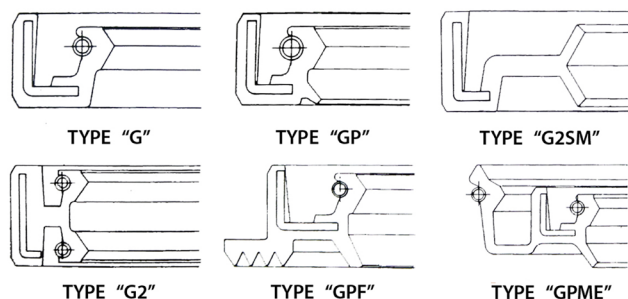

*Oil seals
Anelli tenuta
Joints d'étanchéité
Anillo de rodadura
Сальники*

Code	Dimensions	Type	Trade mark
SLB113UN	38X55X7	G	Indesit - Ariston Merloni
SLB114UN	40X52X7	G	Indesit - Emerald
SLB115UN	40X58X8	GP	Philips - Ignis - Whirlpool
SLB025ZN	40X60X8/10,2		Zanussi
SLB116UN	40X60X10	GP	Universal
SLB117UN	40X62X10	G	Stice - Atlas - Electrolux
SLB004BO	40X62/78X8/14,8	GPPFIFE	Bosch - Siemens
SLB003BO	40X62/78X10,2/15,5	GPF	Bosch - Siemens
SLB001AE	40X70/80X10,5/15		Aeg Electrolux
SLB000HA	40X66X10/11,5		Haier
SLB001AE	40X70/80X10,5/15		Aeg Electrolux
SLB002AE	40X70/80X12/14	G2FS	Aeg Electrolux
SLB119UN	40X72X10		Universal
SLB005BO	40X72/86X10,2/15,5	GPF	Bosch - Siemens
SLB006BO	40X72/88X8/14,8	GPPFIFE	Bosch - Siemens
SLB004WH	40X74/80X14,5	GPF	Bauknecht - Philips - Whirlpool
SLB008ZN	40,2X60/86X10,5/16	GPME	Zanussi
SLB017ZN	40,2X60/105X8/15,5		Zanussi
SLB016ZN	40,2X60X8/10		Zanussi
SLB009ZN	40,2X72X10/13,5	GP	Zanussi
SLB018ZN	40,2X72X11/14		Zanussi
SLB010ZN	40,2X72/80X8/13	GPF	Zanussi
SLB011ZN	40,2X72/86X14/18,3	GPME	Zanussi
SLB020ZN	40,2X80/88X8/15		Electrolux - Zanussi
SLB019ZN	40,2X80/95X10/15		Zanussi
SLB007BO	41,8X62/78X10/15,5	GPFMA	Bosch - Siemens
SLB120UN	42X62X10	G	Sital