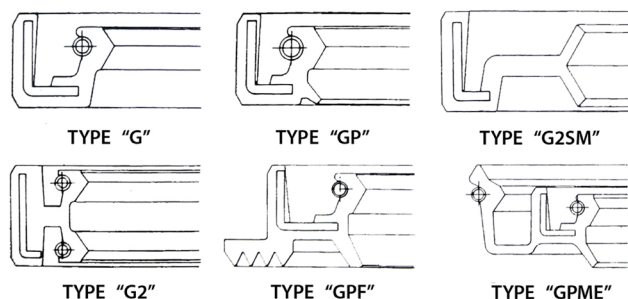

Oil seals
Anelli tenuta
Joints d'étanchéité
Anillo de rodadura
Сальники

Code	Dimensions	Type	Trade mark
SLB085UN	30X53,5X10/65X14	GPF	Zanussi DL - Flangiato
SLB086UN	30X53,5X12/17,5	GP	Zanussi - Philco
SLB000WH	30X54/63X11/15X7	GPF	Bauknecht - Philips - Whirlpool
SLB087UN	30X55X7	G	Sangiorgio
SLB088UN	30X55X10	GP	Zerowatt - Candy
SLB001SG	30X55X10/14	GP	Sangiorgio - Hoover
SLB001SL	30X55/68X8/11	GP	Sital
SLB002SG	30X55/80X10/13	GPF	Sangiorgio - Hoover
SLB091UN	30X62X10	G	
SLB011BO	30X62X10/12		Bosch
SLB000TB	30X62/69X9,5/16	GPF	Thomson - Brandt
SLB001WH	30X62/75X10/16	G2FS	Blomberg - Whirlpool
SLB092UN	30X65/78X10/16	G2FS	Pitsos
SLB093UN	31X52X7	G	Castor - CGE - Ignis
SLB094UN	31X52X7	GP	ignis - Philips - Bauknecht
SLB000NP	31X52/63X12	GPF	New Pool
SLB095UN	32X52X7	G	Zoppas - Candy - Sital
SLB096UN	32X52X10/12	GP	Sital - Siemens
SLB002BO	32X52/78X8/14,8	GPPFIFE	Bosch - Siemens - Balay
SLB097UN	32X56X10	G	Universal - Aeg - Ardo Merloni
SLB002AR	34X52X10/13		Ariston Merloni - Philco
SLB002PH	34X52/65X7/10,5		Philco
SLB098UN	35X52X7	G	Universal
SLB000FA	35X52X10		
SLB099UN	35X52X12	G2	indesit - Ariston
SLB001AR	35X52/65X7/10	GPF	Ariston Merloni
SLB101UN	35X55X10	GP	Sangiorgio